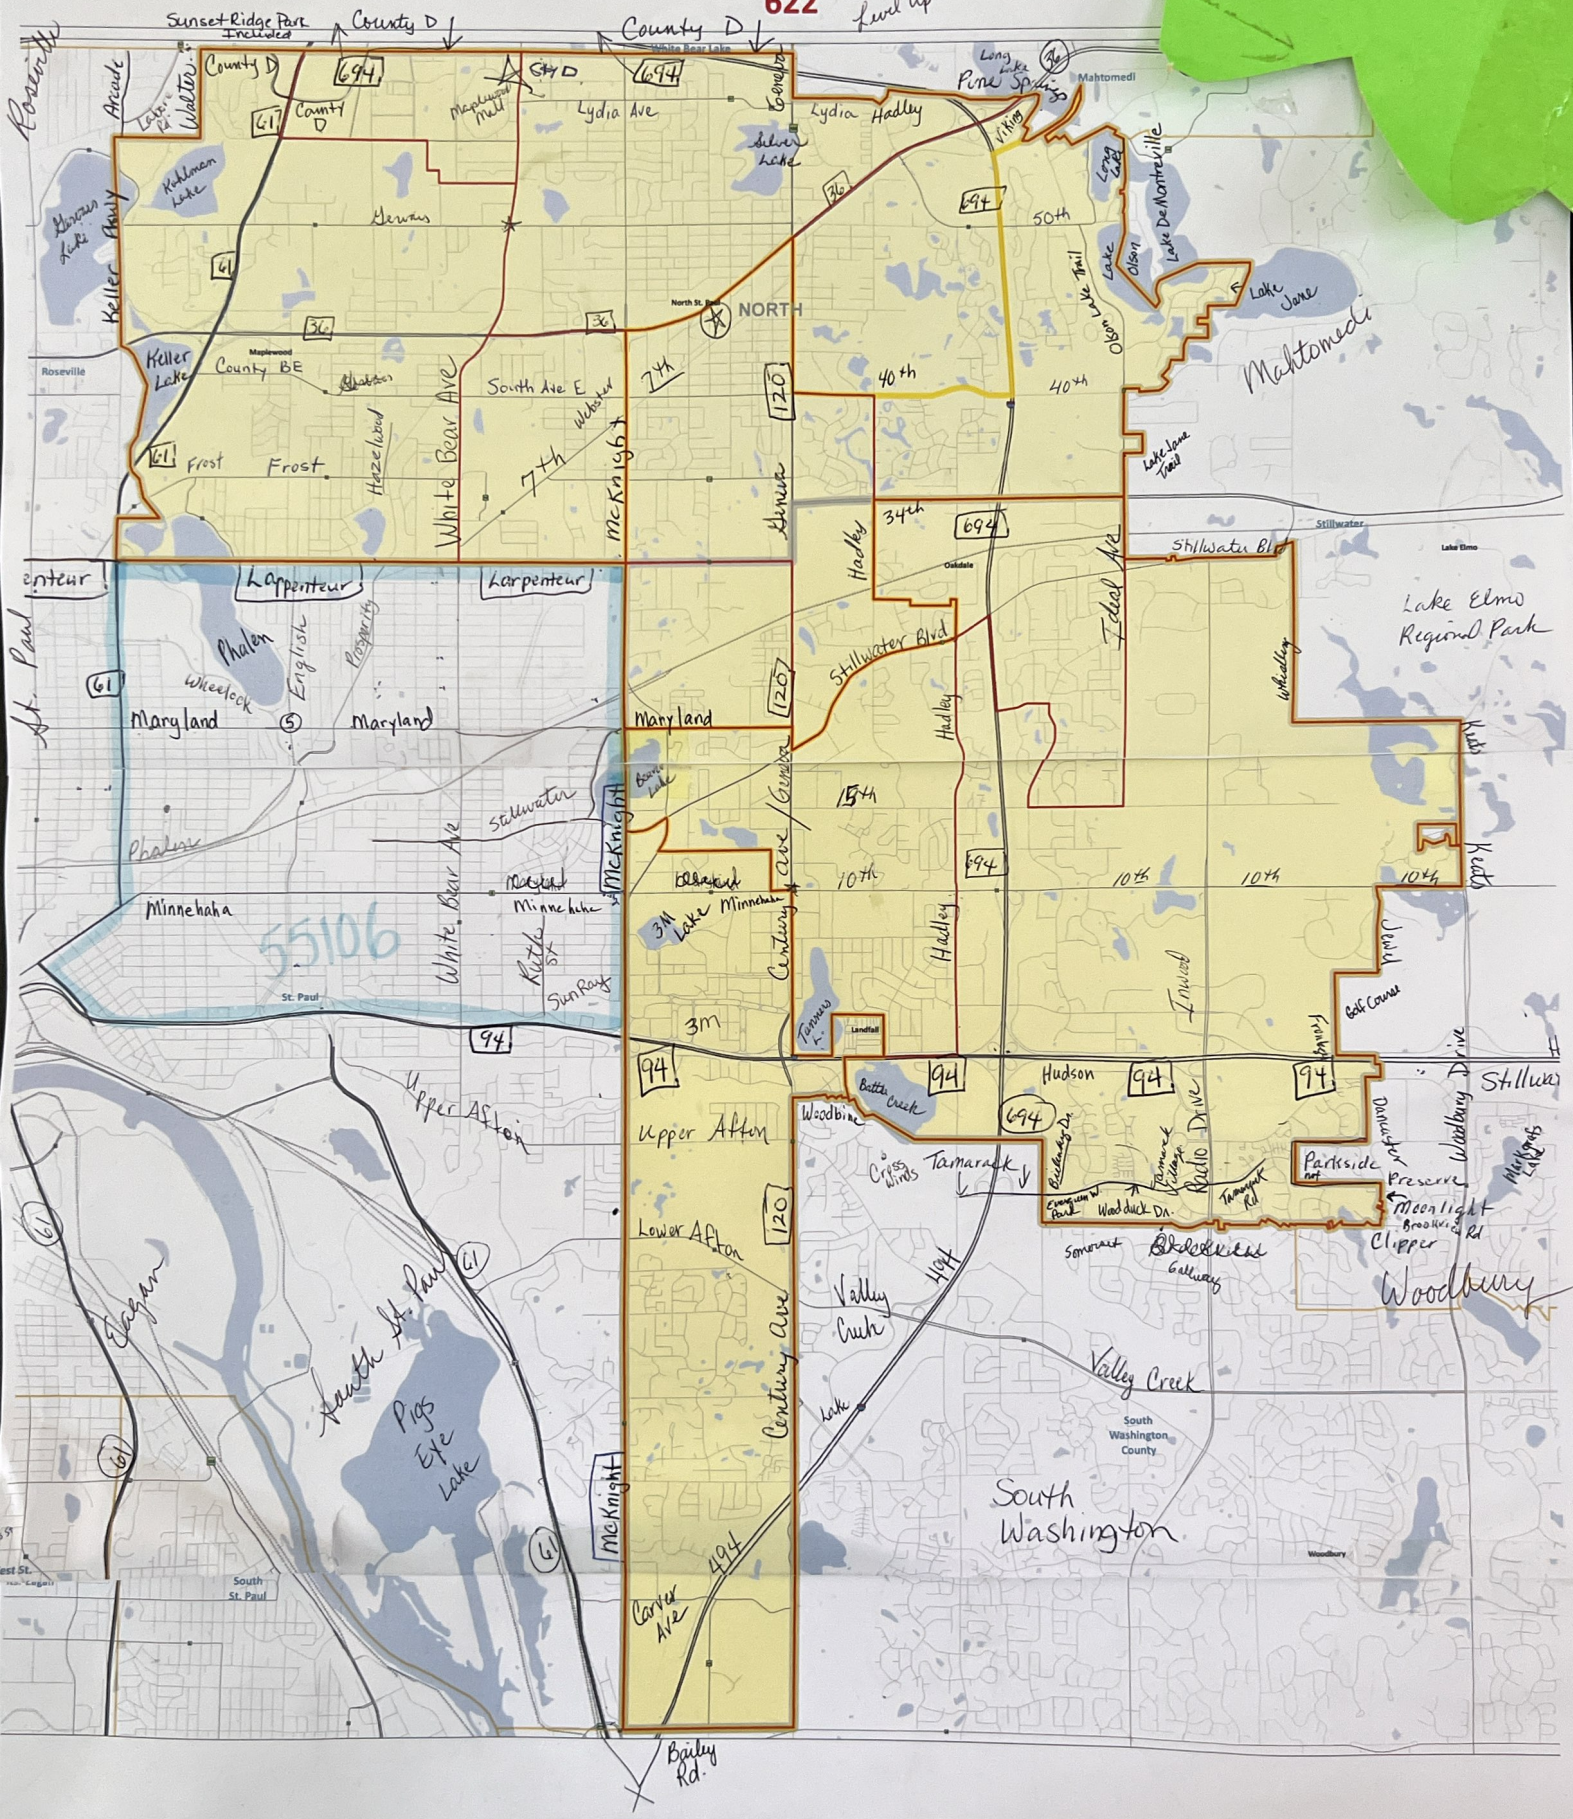

# North Metro Flex Academy FREE Transportation Boundaries

## North St. Paul-Maplewood

622

Level Up

White Bear Lake  
ISD 622